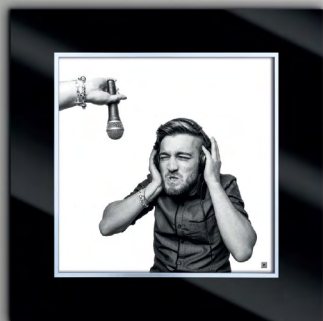

Transform your family's story into a unique piece of art with the Jazz design. The lacquered wet look frame is available in cool moonlight white or total eclipse black, reflecting the unique character and personality of your photograph.

JAZZ

FRAME COLORS

White

Black

10x10

20x20

30x10

40x20

40x30

50 x 40

58x20

39x39

34 x 34

26x24

34x34

40x14

50x24

FRAME SIZES AVAILABLE

All measurements are in inches and relate to finished product size.
The frame measures 4.5 inches in width each side.